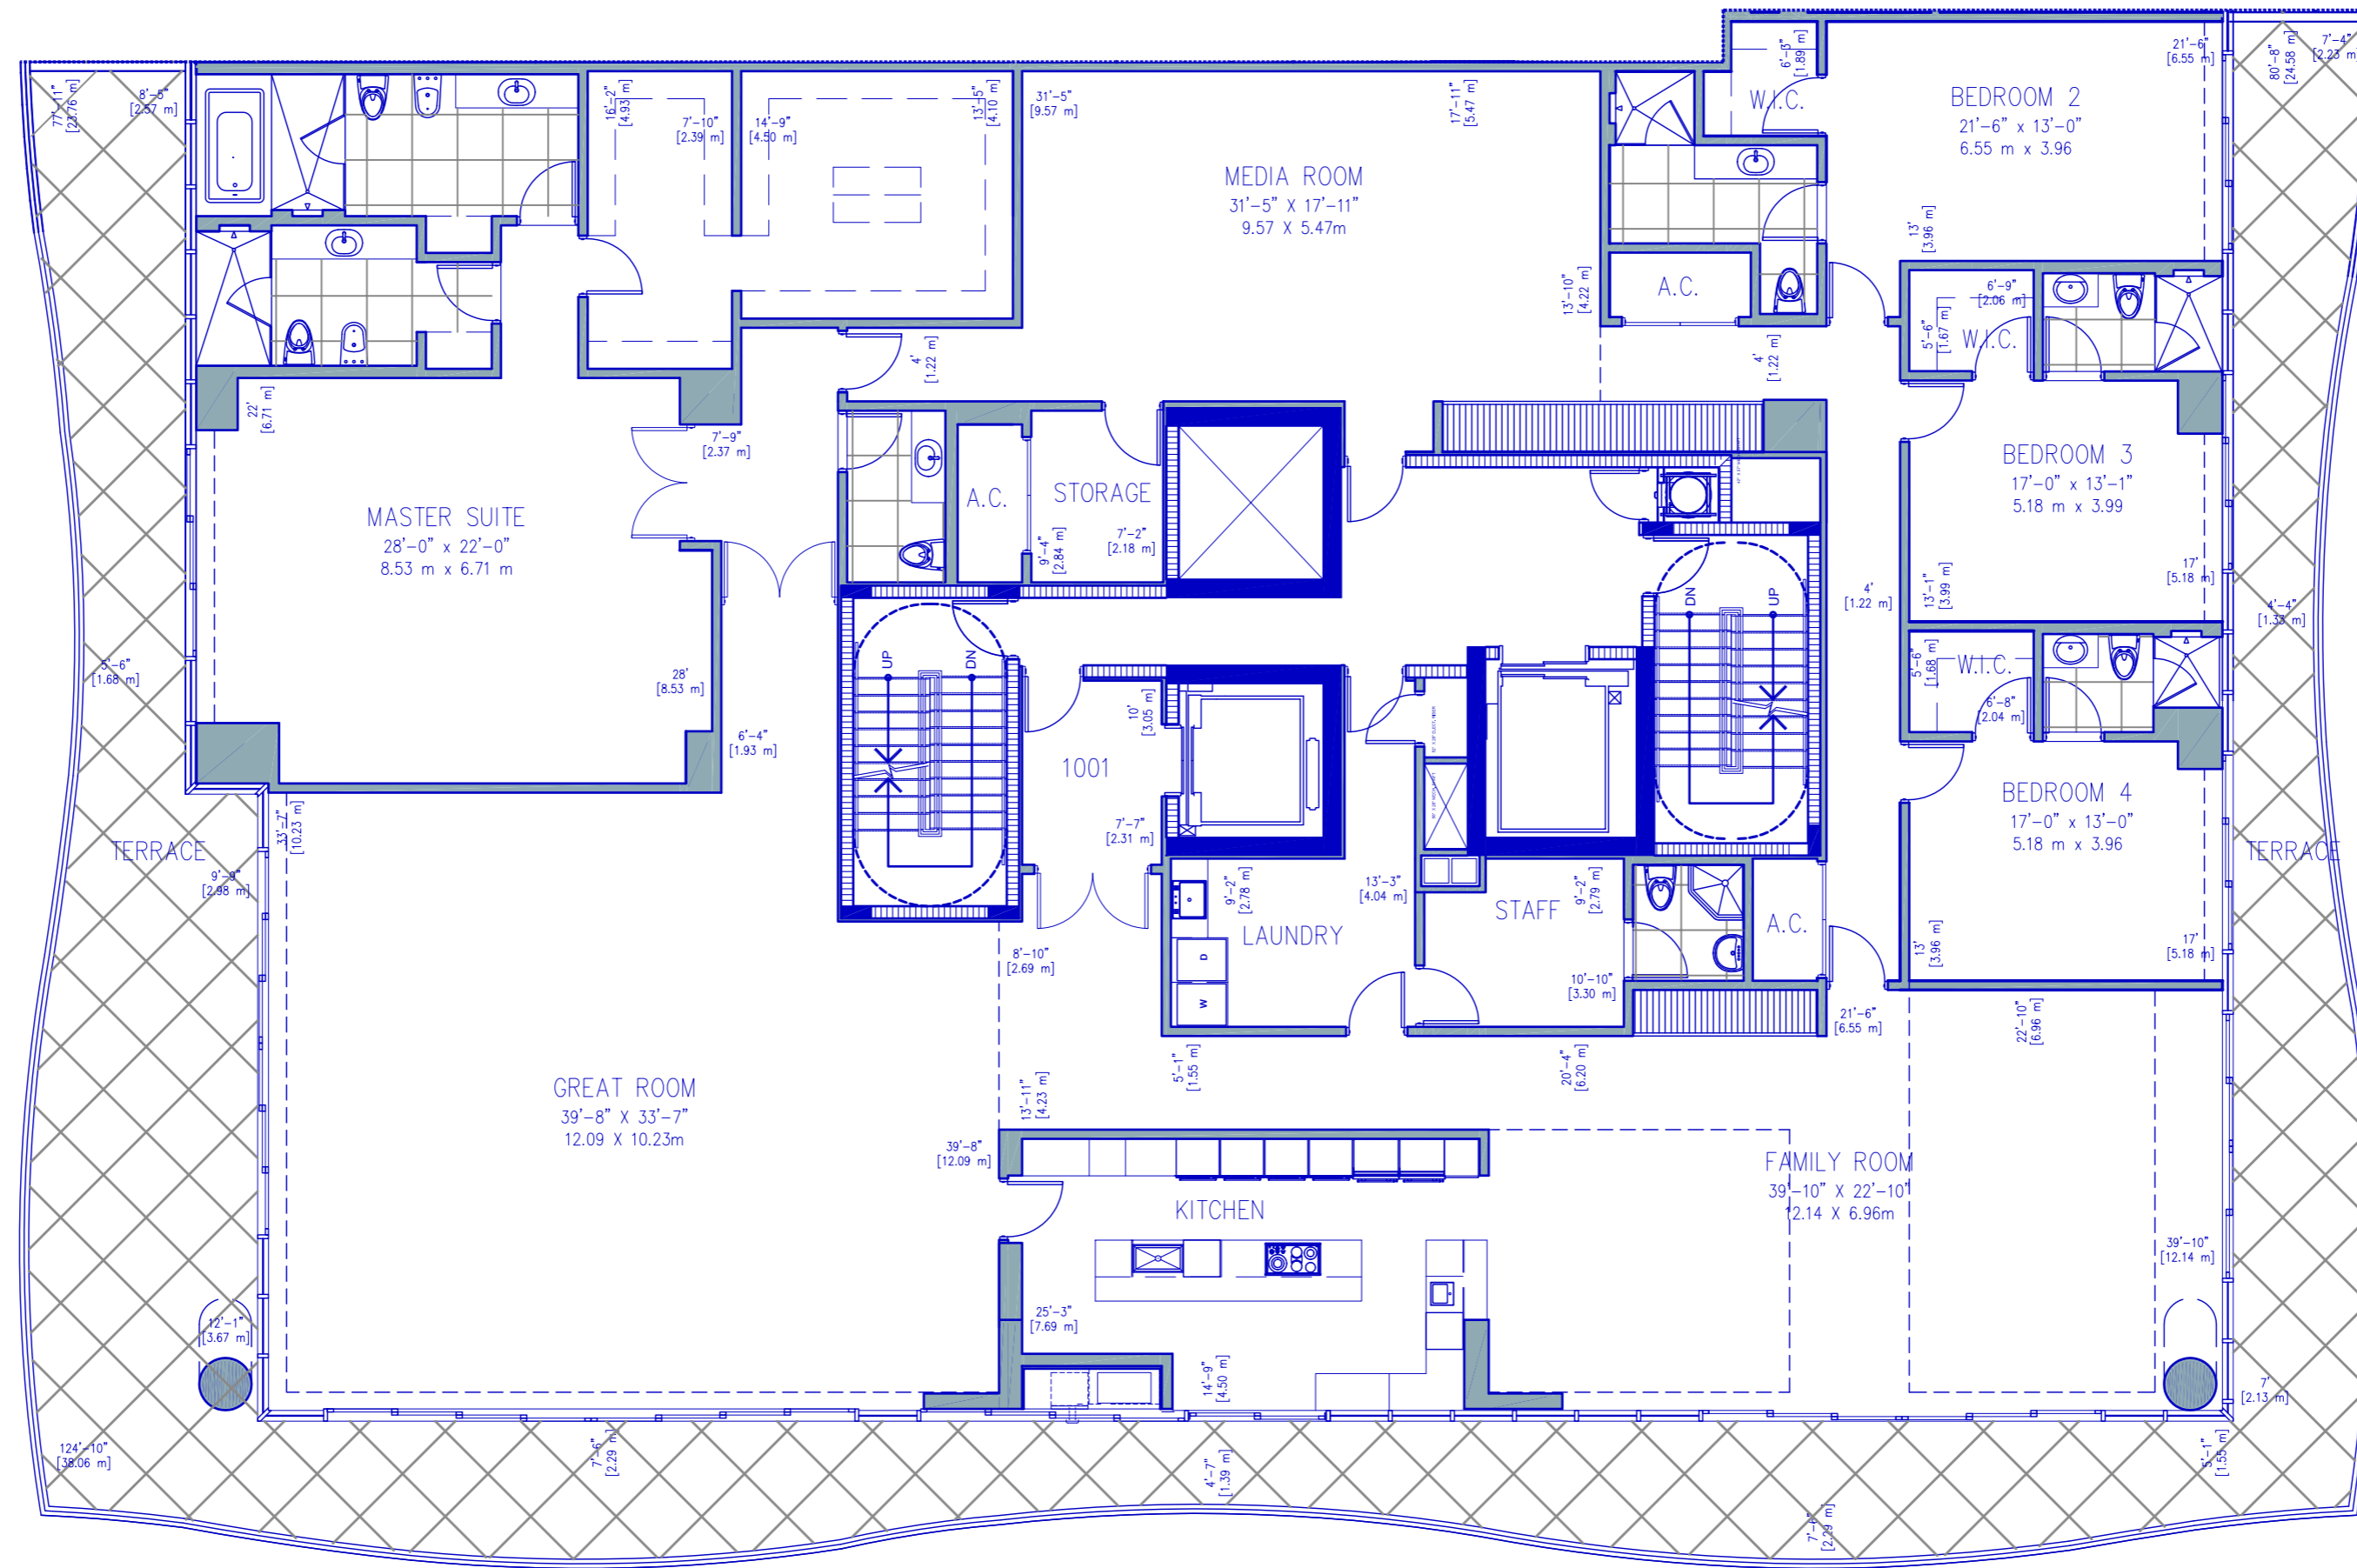

# 1001

## RESIDENCE

ocean

ocean

RESIDENCE	7,110.00 sq. ft.	660.54 sq. mt.
TERRACE	2,047.00 sq. ft.	190.17 sq. mt.
<b>Total:</b>	<b>9,157.00 sq. ft.</b>	<b>850.71 sq. mt.</b>

CHÂTEAU  
OCEAN RESIDENCES